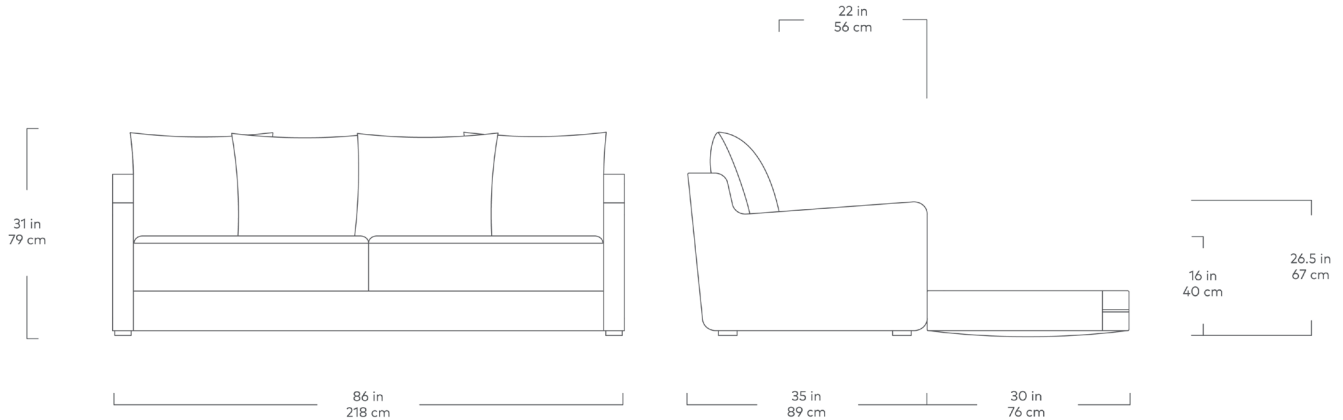

Flipside Sofabed

- Easy-pull fabric handles are hidden on inside of seat cushion to allow simple conversion between sofa and bed.
- Recommended for occasional use only.
- Back cushions use synthetic-down fill.
- Cushion fill is Dacron -wrapped for a structured look.
- Solid wood block feet are dark Wenge finish.
- Bumpers on the bottom of feet to protect hardwood floors.
- Manufactured to meet California TB117-2013 fire safety standards without the use of flame retardant additives in the upholstery foam.

Gus*